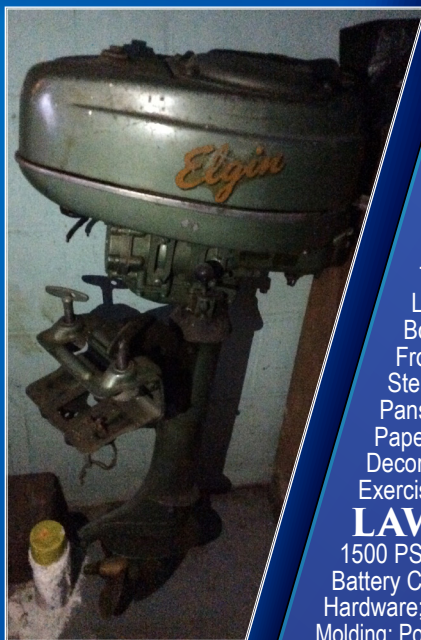

Metzger Property Services, LLC
Chad Metzger, CAI, CAGA
Larry Evans
Rod Metzger
Phil Wolfe
Brent Ruckman
Tim Pitts
Tim Holmes
Austin Caudill

- Farm Sales
- Real Estate
- Auctions
- Appraisals

260-982-9050
AC31300015

www.MetzgerAuction.com