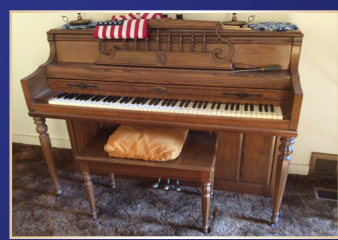

Metzger Property Services, LLC
Chad Metzger, CAI, CAGA
Larry Evans
Rod Metzger
Phil Wolfe
Brent Ruckman
Tim Pitts
Tim Holmes
Austin Caudill

- Farm Sales
- Real Estate
- Auctions
- Appraisals

260-982-9050
AC31300015

www.MetzgerAuction.com